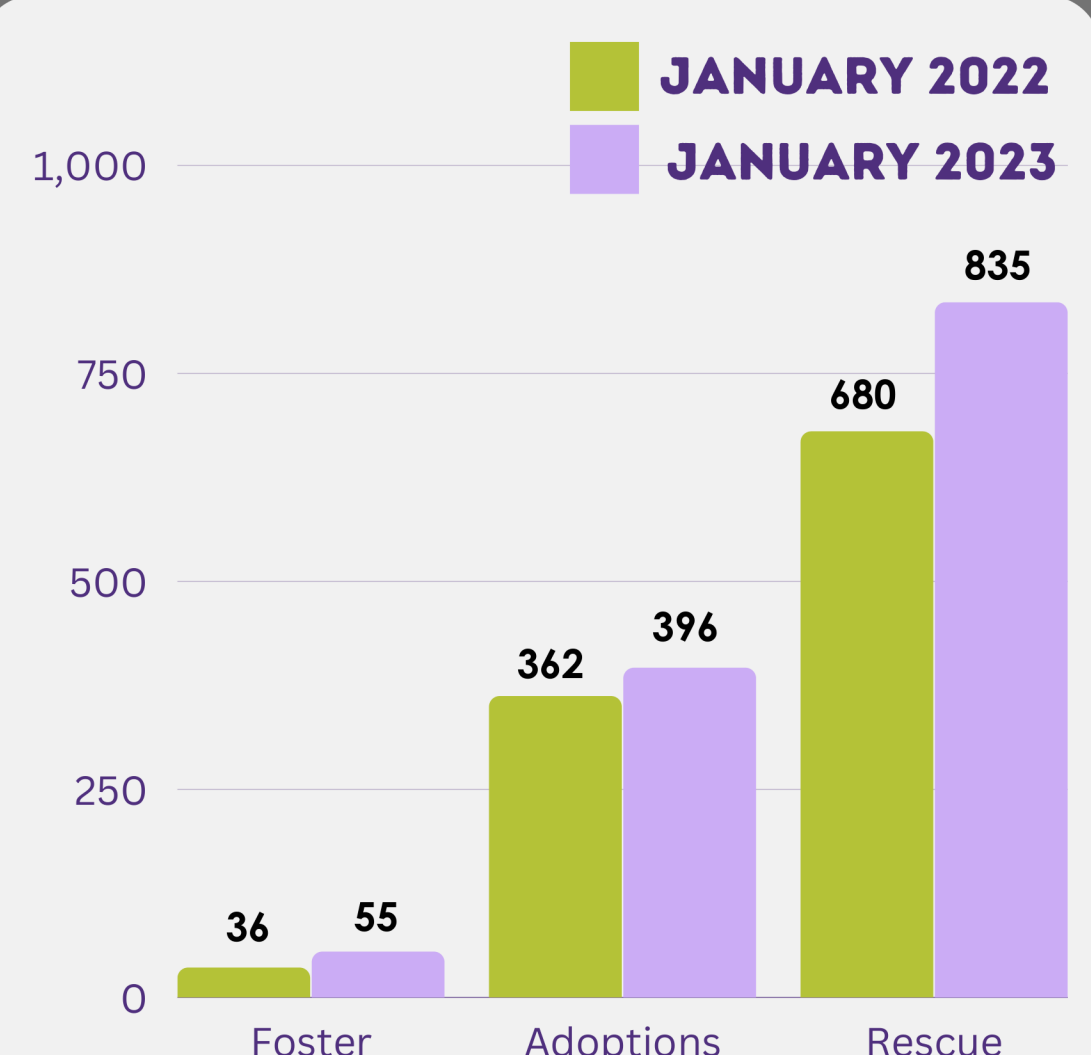

82.6% TOTAL SAVE RATE

Save Rate = The percentage of animals who leave the shelter through adoption, return to owner, transfers to other organizations, or other lifesaving program

Thanks to our urgent pleas, and additional support from our vast network of volunteers, fosters, rescues, and even media partners, we adopted out 396 animals, a nearly 10% increase from the previous year. Our promotional work also resulted in us reaching the milestone of 15,000 followers on the official BARC Instagram account!

835

PETS TRANSFERRED TO RESCUE

12

CATS WENT THROUGH TNR OR SNR

TNR = Trap Neuter Return
SNR = Shelter Neuter Return

SPAY & NEUTER TOTALS

BREAKDOWN
469 TOTAL
314 DOGS
155 CATS

795

HOURS VOLUNTEERED

55

PETS FOSTERED

COMPARING THE DATA

We continue to see a steady increase in our adoption rates with 396 pets finding homes in January 2023 compared to 362 pets in 2022. Our rescue partners are starting the year with a higher number of pets being transferred, 835 pets were transferred to other organizations in January 2023 vs 680 in January 2022. In January we also saw an increase in pets who were fostered.