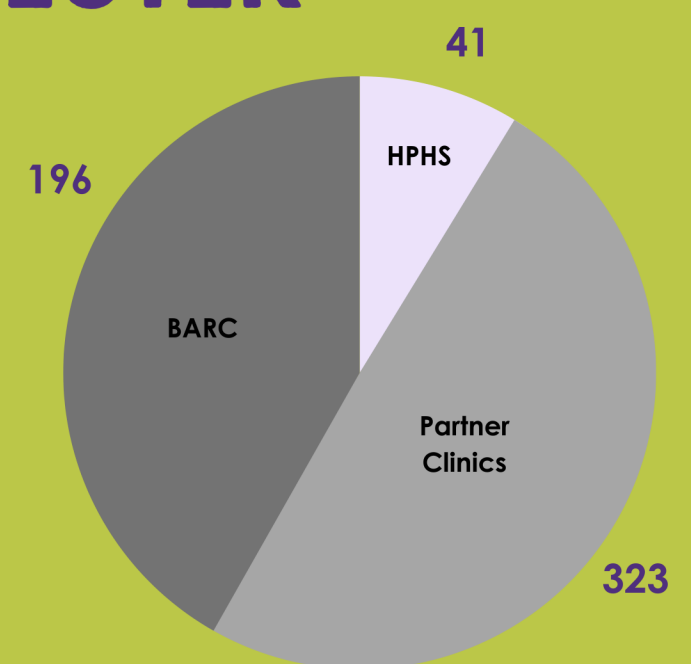

4,669

TOTAL CALLS FOR SERVICE

2,648

TOTAL SERVICE CALLS COMPLETED

396

PETS ADOPTED INTO HOMES

86

PETS RETURNED TO THEIR OWNERS

835

PETS TRANSFERRED TO RESCUE

12

CATS WENT THROUGH TNR OR SNR

TNR = Trap Neuter Return
SNR = Shelter Neuter Return

SPAY & NEUTER TOTALS

BREAKDOWN
469 TOTAL
314 DOGS
155 CATS

795

HOURS VOLUNTEERED

55

PETS FOSTERED

COMPARING THE DATA

We continue to see a steady increase in our adoption rates with 396 pets finding homes in January 2023 compared to 362 pets in 2022. Our rescue partners are starting the year with a higher number of pets being transferred, 835 pets were transferred to other organizations in January 2023 vs 680 in January 2022. In January we also saw an increase in pets who were fostered.